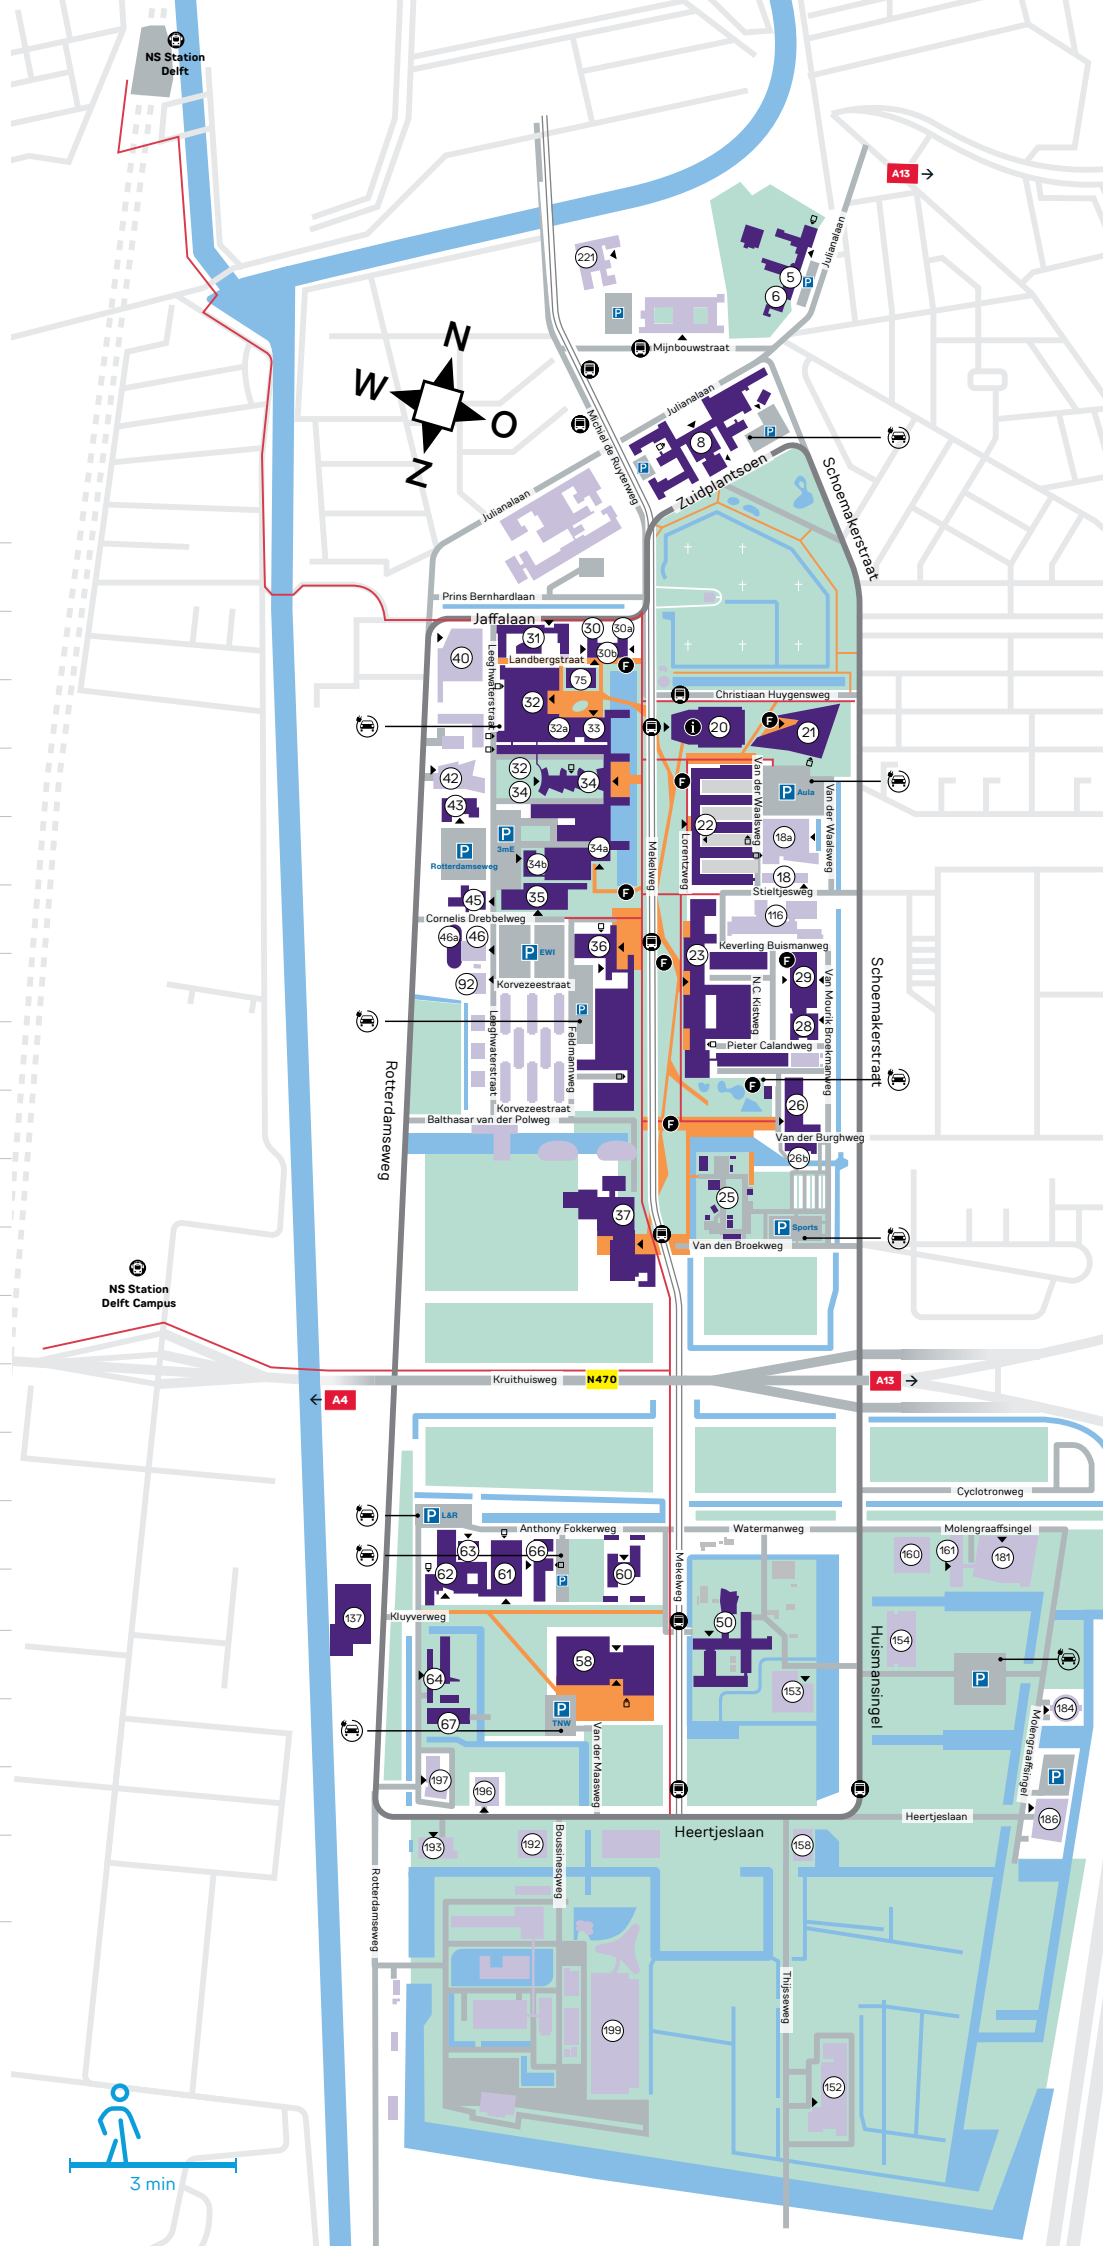

Map/Plattegrond

LEGEND / LEGENDA

- TU buildings
  TU gebouwen
- Other buildings
  Overige gebouwen
- Building number
  Gebouwnummer
- (Main) entrance building
  (Hoofd)ingang gebouw
- Delivery entrance
  Goedereningang
- TU roadway
  TU ring
- Road
  Autoweg
- Bus track
  Busbaan
- Cycle path
  Fietspad
- Pedestrian area
  Voetgangersgebied
- Bus stop
  Bushalte
- Train station
  Treinstation
- Electric Charging Station
  Elektrische laadpaal
- Parking
  Parkeerplaats
- Park / sport field / grass surface
  Park / sportveld / gras
- Water
- Area under construction
  Gebied in ontwikkeling
- Freezones
- Information Desk TU Delft
  Tel: +31 (0)15 27 88022

See page 2 for building list and addresses
Zie pagina 2 voor gebouwenlijst en adressen

June 2022 / Juni 2022